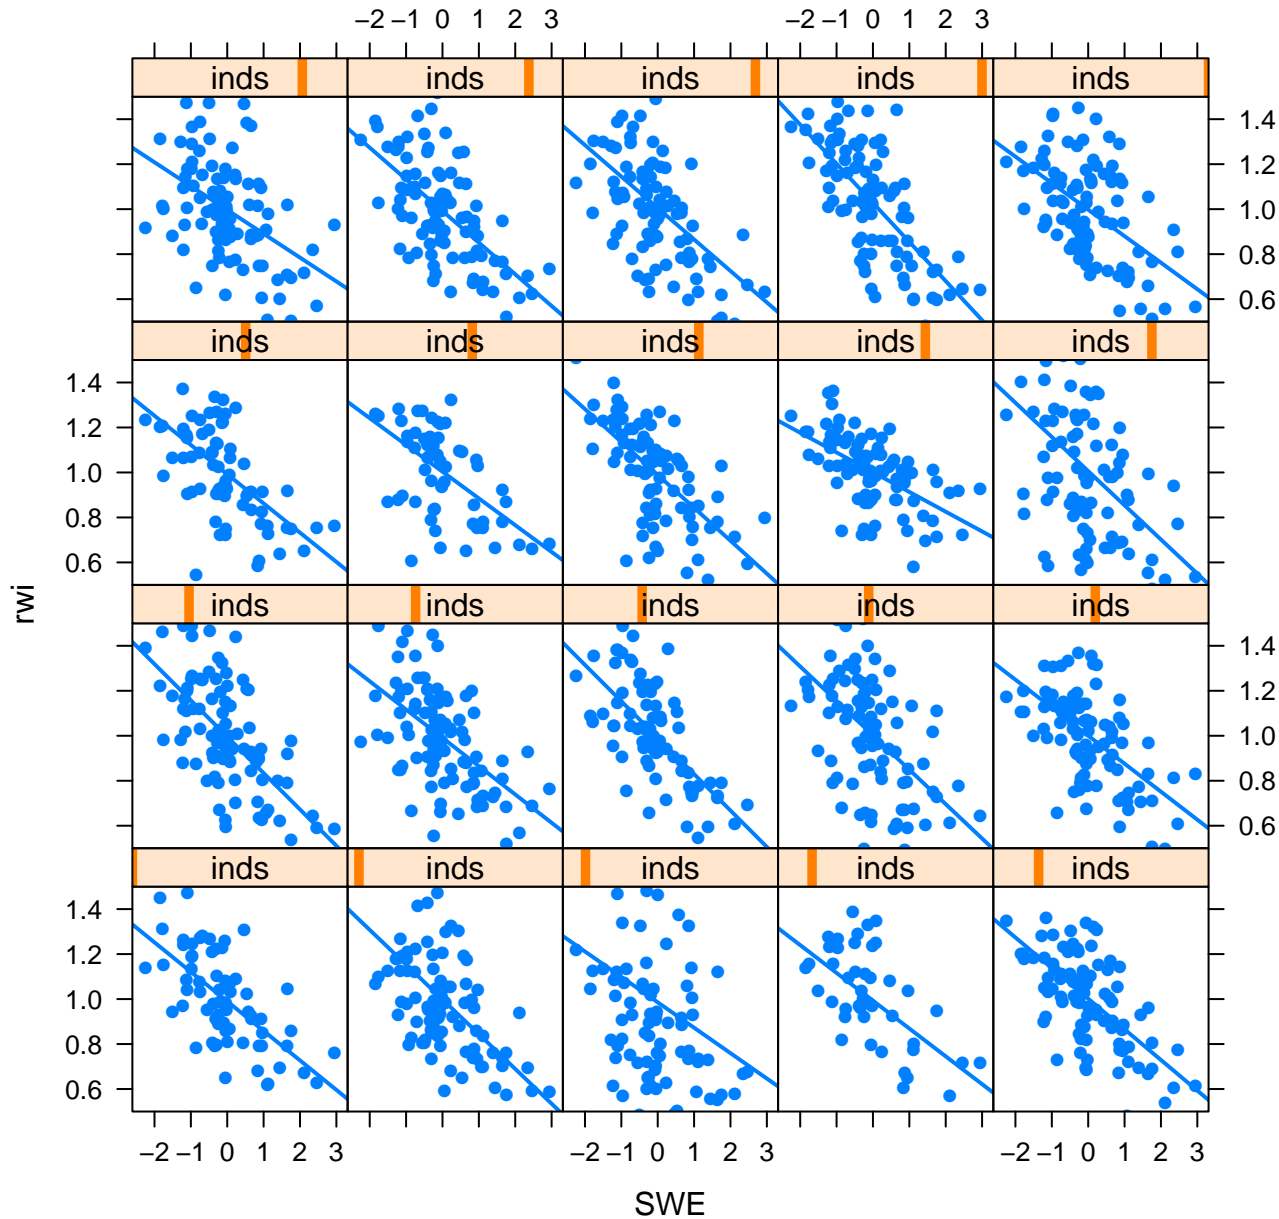

Abam-snow

(Intercept)

0.4
0.2
0.0
-0.2
-0.4

-2

Standard normal quantiles