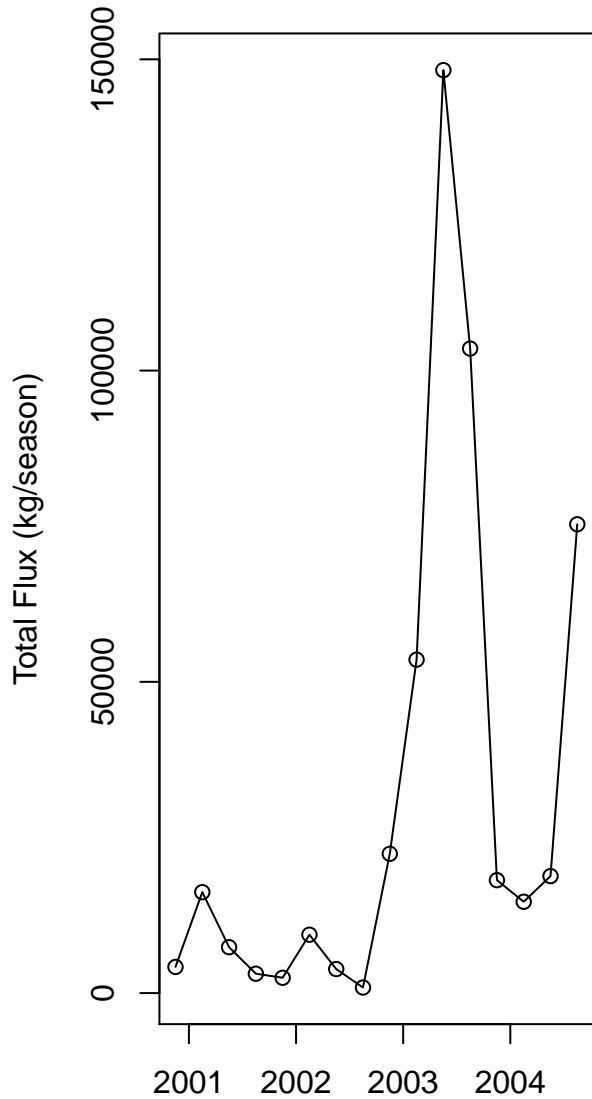

**Fluxmaster versus EGRET/WRTDS
Seasonal FLux Sum**

Calendar Year Timesteps
02143500_load_00600_W

**Fluxmaster versus EGRET/WRTDS
Seasonal FLux Sum**

Calendar Year Timesteps
02143500_load_00600_F

**Fluxmaster versus EGRET/WRTDS
Seasonal FLux Sum**

Calendar Year Timesteps
21SC60WQ.CW-206_load_00600_W

**Fluxmaster versus EGRET/WRTDS
Seasonal FLux Sum**

Calendar Year Timesteps
21SC60WQ.CW-206_load_00600_F