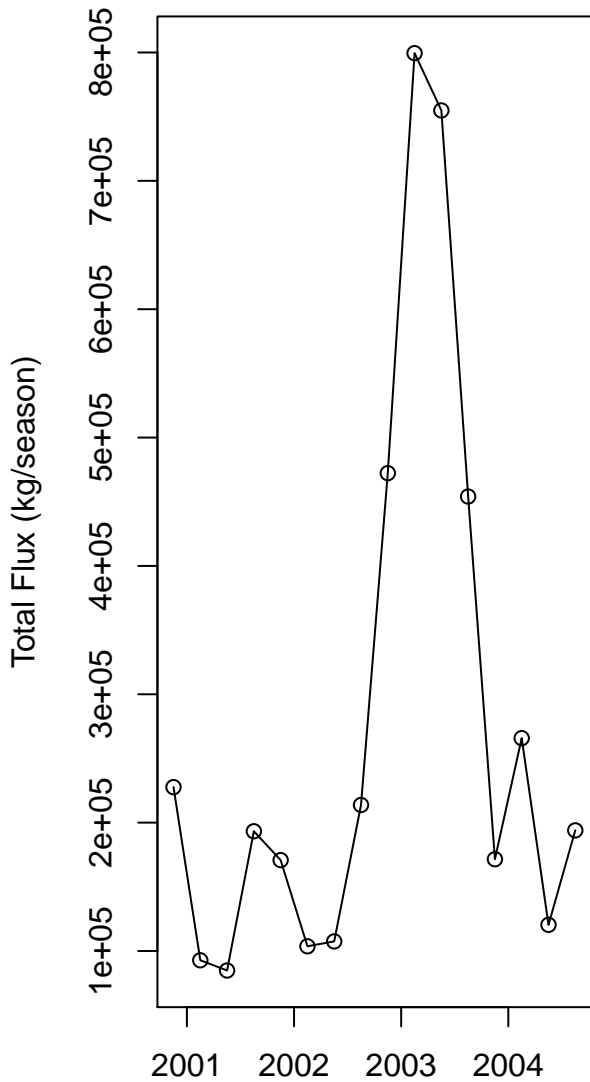

**Fluxmaster versus EGRET/WRTDS
Seasonal FLux Sum**

Calendar Year Timesteps
02143500_load_00600_W

**Fluxmaster versus EGRET/WRTDS
Seasonal FLux Sum**

Calendar Year Timesteps
02143500_load_00600_F

**Fluxmaster versus EGRET/WRTDS
Seasonal FLux Sum**

Calendar Year Timesteps
21SC60WQ.CW-206_load_00600_W

**Fluxmaster versus EGRET/WRTDS
Seasonal FLux Sum**

Calendar Year Timesteps
21SC60WQ.CW-206_load_00600_F