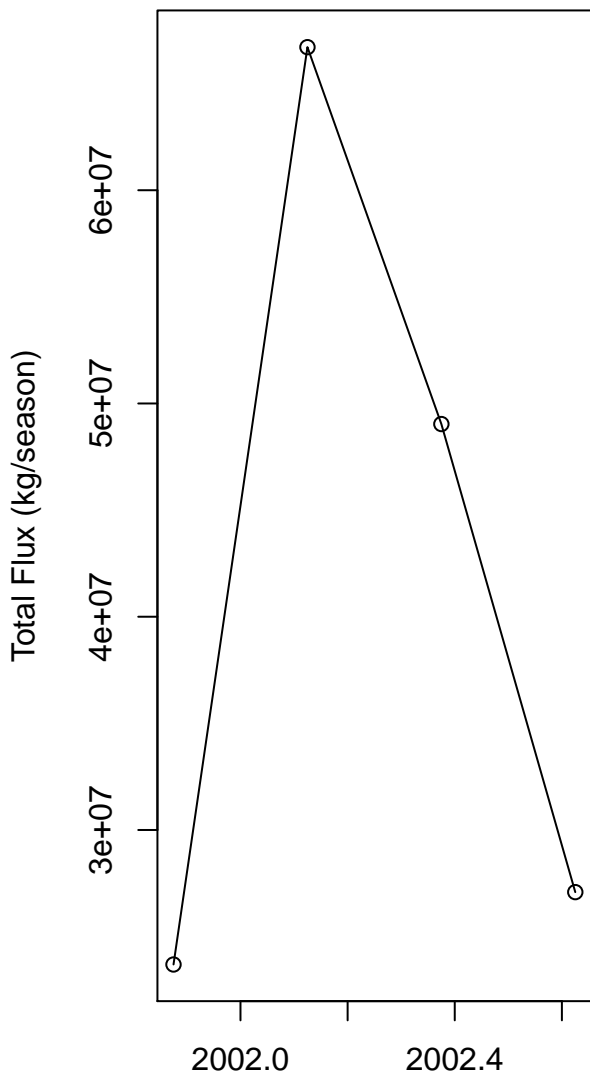

**Fluxmaster versus EGRET/WRTDS
Seasonal FLux Sum**

Calendar Year Timesteps
02143500_load_00600_W

**Fluxmaster versus EGRET/WRTDS
Seasonal FLux Sum**

Calendar Year Timesteps
02143500_load_00600_F

**Fluxmaster versus EGRET/WRTDS
Seasonal FLux Sum**

Calendar Year Timesteps
21SC60WQ.CW-206_load_00600_W

**Fluxmaster versus EGRET/WRTDS
Seasonal FLux Sum**

Calendar Year Timesteps
21SC60WQ.CW-206_load_00600_F