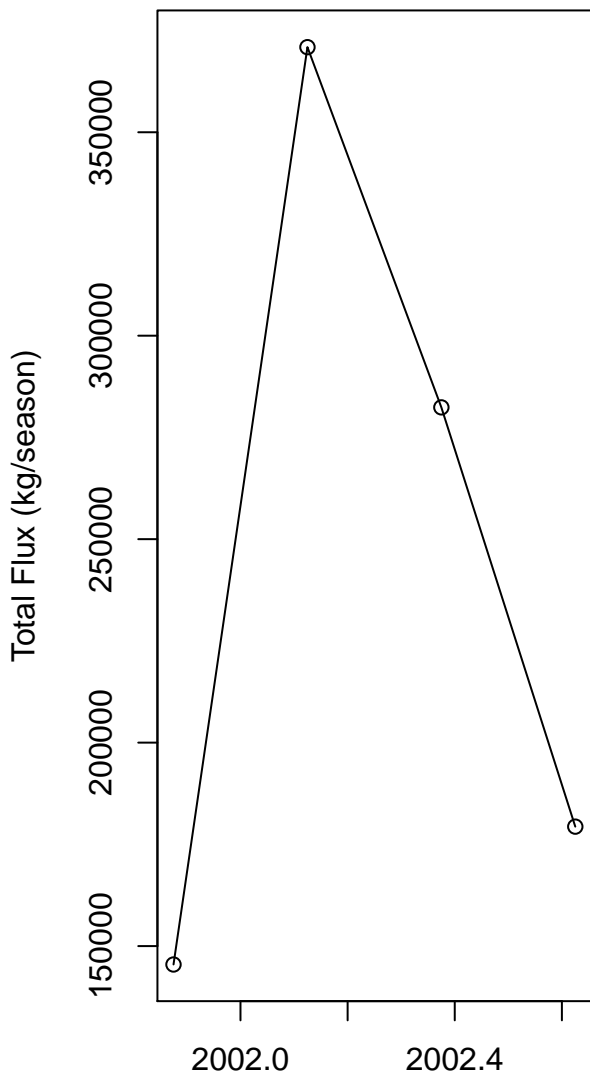

**Fluxmaster versus EGRET/WRTDS
Seasonal FLux Sum**

Calendar Year Timesteps
02143500_load_00600_W

**Fluxmaster versus EGRET/WRTDS
Seasonal FLux Sum**

Calendar Year Timesteps
02143500_load_00600_F

**Fluxmaster versus EGRET/WRTDS
Seasonal FLux Sum**

Calendar Year Timesteps
21SC60WQ.CW-206_load_00600_W

**Fluxmaster versus EGRET/WRTDS
Seasonal FLux Sum**

Calendar Year Timesteps
21SC60WQ.CW-206_load_00600_F